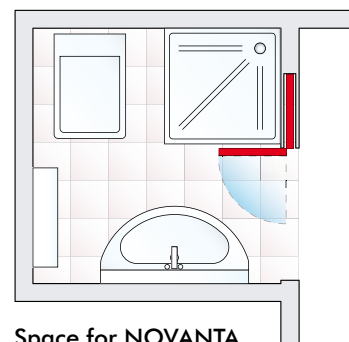

Eclisse NOVANTA

Fold and Slide Pocket Door system

Half slide – half hinged, the Novanta has a single door which slides a bit and hinges a bit for those areas where there's not enough wall space for the standard unit, like a small utility room or a WC.

The perfect 'little loo' door.

Available Accessories

Door Furniture

Simple Flush Pulls and Bathroom furniture, see page 43

How to open up smaller areas

Space for hinged

Space for NOVANTA

FRAMES FOR SECTIONAL DOORS

finished wall thickness **100** or **125** mm

FRAMES FOR SECTIONAL DOORS			DOOR PANEL			NOTES
Max. Passage Size PW x PH	Overall Dimension W x H	Finished Wall	DW1	Standard DW2	DH	
600 x 2000/2100	1001 x 2085/2185	100 or 125	350	310	2010/2110	Max. door weight 80 kg. Door included, supplied with cherry walnut real wood veneer, paint/stain-ready. Hinges included. Plasterboard and final architrave not supplied.
700 x 2000/2100	1201 x 2085/2185	100 or 125	400	360	2010/2110	
800 x 2000/2100	1301 x 2085/2185	100 or 125	450	410	2010/2110	
900 x 2000/2100	1501 x 2085/2185	100 or 125	500	460	2010/2110	
1000 x 2000/2100	1601 x 2085/2185	100 or 125	550	510	2010/2110	

dimensions are given in mm.