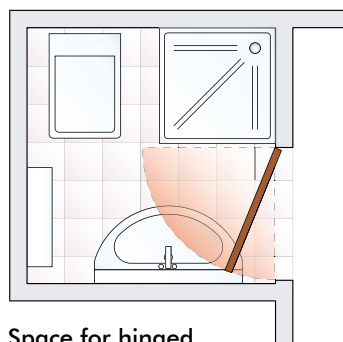

Eclisse NOVANTA

Fold and Slide Pocket Door system

Half slide – half hinged, the Novanta has a single door which slides a bit and hinges a bit for those areas where there's not enough wall space for the standard unit, like a small utility room or a WC.

The perfect 'little loo' door.

Available Accessories

Door Furniture

Simple Flush Pulls and Bathroom furniture, see page 43

How to open up smaller areas

Space for hinged

Space for NOVANTA

FRAMES FOR SECTIONAL DOORS

finished wall thickness **100** or **125** mm

FRAMES FOR SECTIONAL DOORS			DOOR PANEL			NOTES
Max. Passage Size PW x PH	Overall Dimension W x H	Finished Wall	DW1	Standard DW2	DH	
600 x 2000/2100	1001 x 2085/2185	100 or 125	350	310	2010/2110	Max. door weight 80 kg. Door included, supplied with cherry walnut real wood veneer, paint/stain-ready. Hinges included. Plasterboard and final architrave not supplied.
700 x 2000/2100	1201 x 2085/2185	100 or 125	400	360	2010/2110	
800 x 2000/2100	1301 x 2085/2185	100 or 125	450	410	2010/2110	
900 x 2000/2100	1501 x 2085/2185	100 or 125	500	460	2010/2110	
1000 x 2000/2100	1601 x 2085/2185	100 or 125	550	510	2010/2110	

dimensions are given in mm.