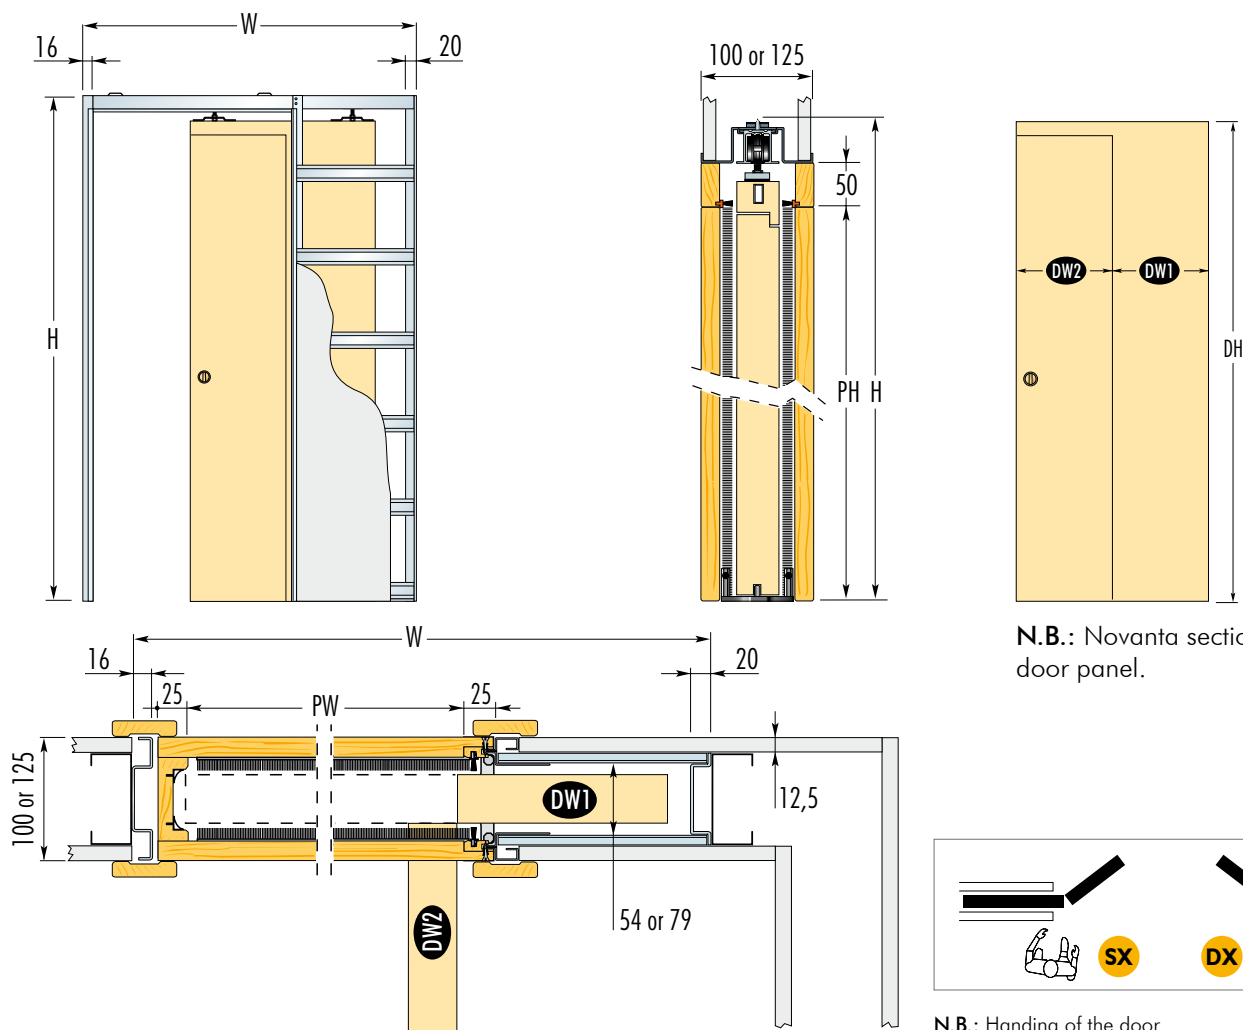

Eclisse NOVANTA

Fold and Slide Pocket Door system

Half slide – half hinged, the Novanta has a single door which slides a bit and hinges a bit for those areas where there's not enough wall space for the standard unit, like a small utility room or a WC.

The perfect 'little loo' door.

Available Accessories

Door Furniture

Simple Flush Pulls and Bathroom furniture, see page 43

How to open up smaller areas

Space for hinged

Space for NOVANTA

FRAMES FOR SECTIONAL DOORS

finished wall thickness **100** or **125** mm

FRAMES FOR SECTIONAL DOORS			DOOR PANEL			NOTES
Max. Passage Size PW x PH	Overall Dimension W x H	Finished Wall	DW1	Standard DW2	DH	
600 x 2000/2100	1001 x 2085/2185	100 or 125	350	310	2010/2110	Max. door weight 80 kg. Door included, supplied with cherry walnut real wood veneer, paint/stain-ready. Hinges included. Plasterboard and final architrave not supplied.
700 x 2000/2100	1201 x 2085/2185	100 or 125	400	360	2010/2110	
800 x 2000/2100	1301 x 2085/2185	100 or 125	450	410	2010/2110	
900 x 2000/2100	1501 x 2085/2185	100 or 125	500	460	2010/2110	
1000 x 2000/2100	1601 x 2085/2185	100 or 125	550	510	2010/2110	

dimensions are given in mm.